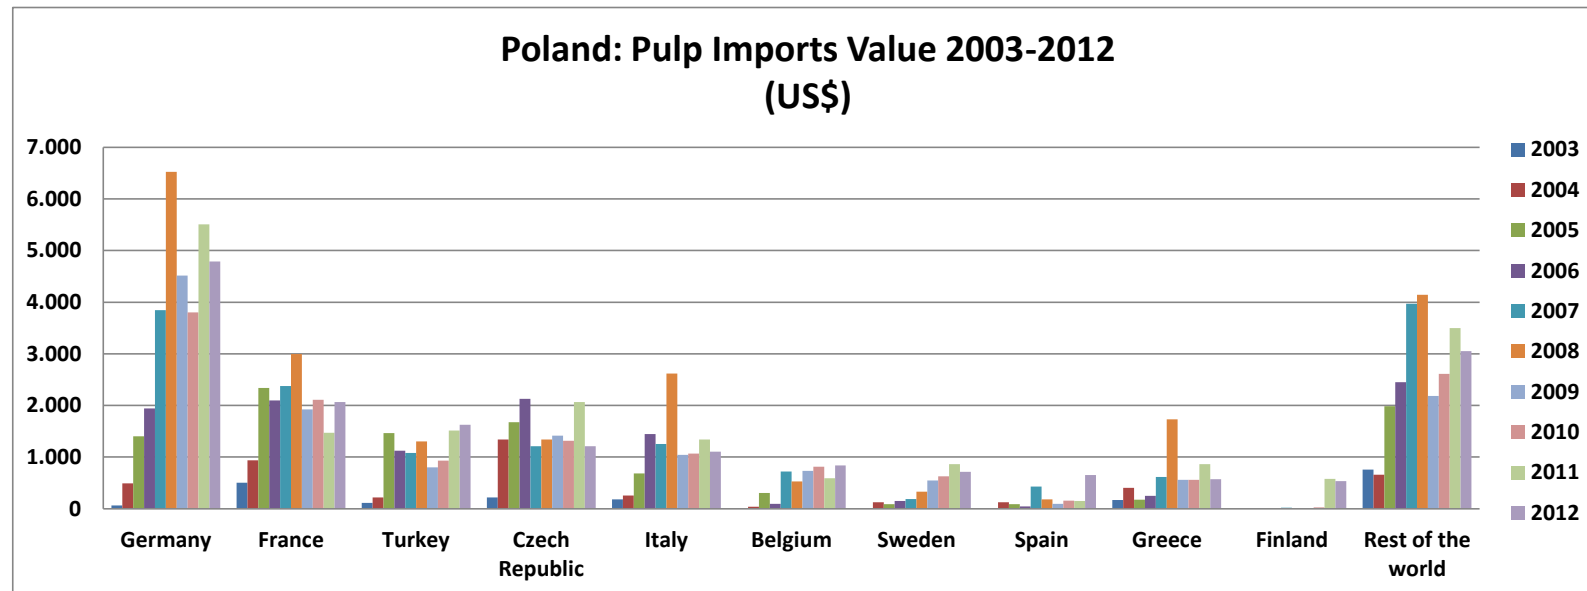

List of supplying markets for a product imported by Poland

Product : 2007 pulps, Jams,fruit jellies & marmalades

Imported Value: US$ Dollar

Ranking	exporter	2003	2004	2005	2006	2007	2008	2009	2010	2011	2012
-	World	2.005	4.591	10.203	11.720	15.693	21.687	13.805	14.022	18.434	17.149

Ranking	exporter	2003	2004	2005	2006	2007	2008	2009	2010	2011	2012
1	Germany	63	490	1.402	1.943	3.844	6.523	4.517	3.802	5.510	4.788
2	France	501	937	2.339	2.098	2.374	2.997	1.923	2.107	1.472	2.065
3	Turkey	113	220	1.466	1.126	1.081	1.301	799	933	1.514	1.627
4	Czech Republic	217	1.340	1.674	2.126	1.209	1.337	1.415	1.317	2.066	1.208
5	Italy	182	254	681	1.444	1.254	2.618	1.040	1.067	1.337	1.103
6	Belgium	0	35	305	92	718	526	734	816	588	838
7	Sweden	0	124	90	148	189	327	544	625	860	714
8	Spain	0	127	87	47	426	182	95	154	151	651
9	Greece	170	406	176	248	614	1.733	556	561	862	570
10	Finland	0	0	0	0	17	0	0	26	578	531
11	Rest of the world	759	658	1.983	2.448	3.967	4.143	2.182	2.614	3.496	3.054

Note: Thousand of US Dollar

Source: Chilealimentos A.G. based trademap